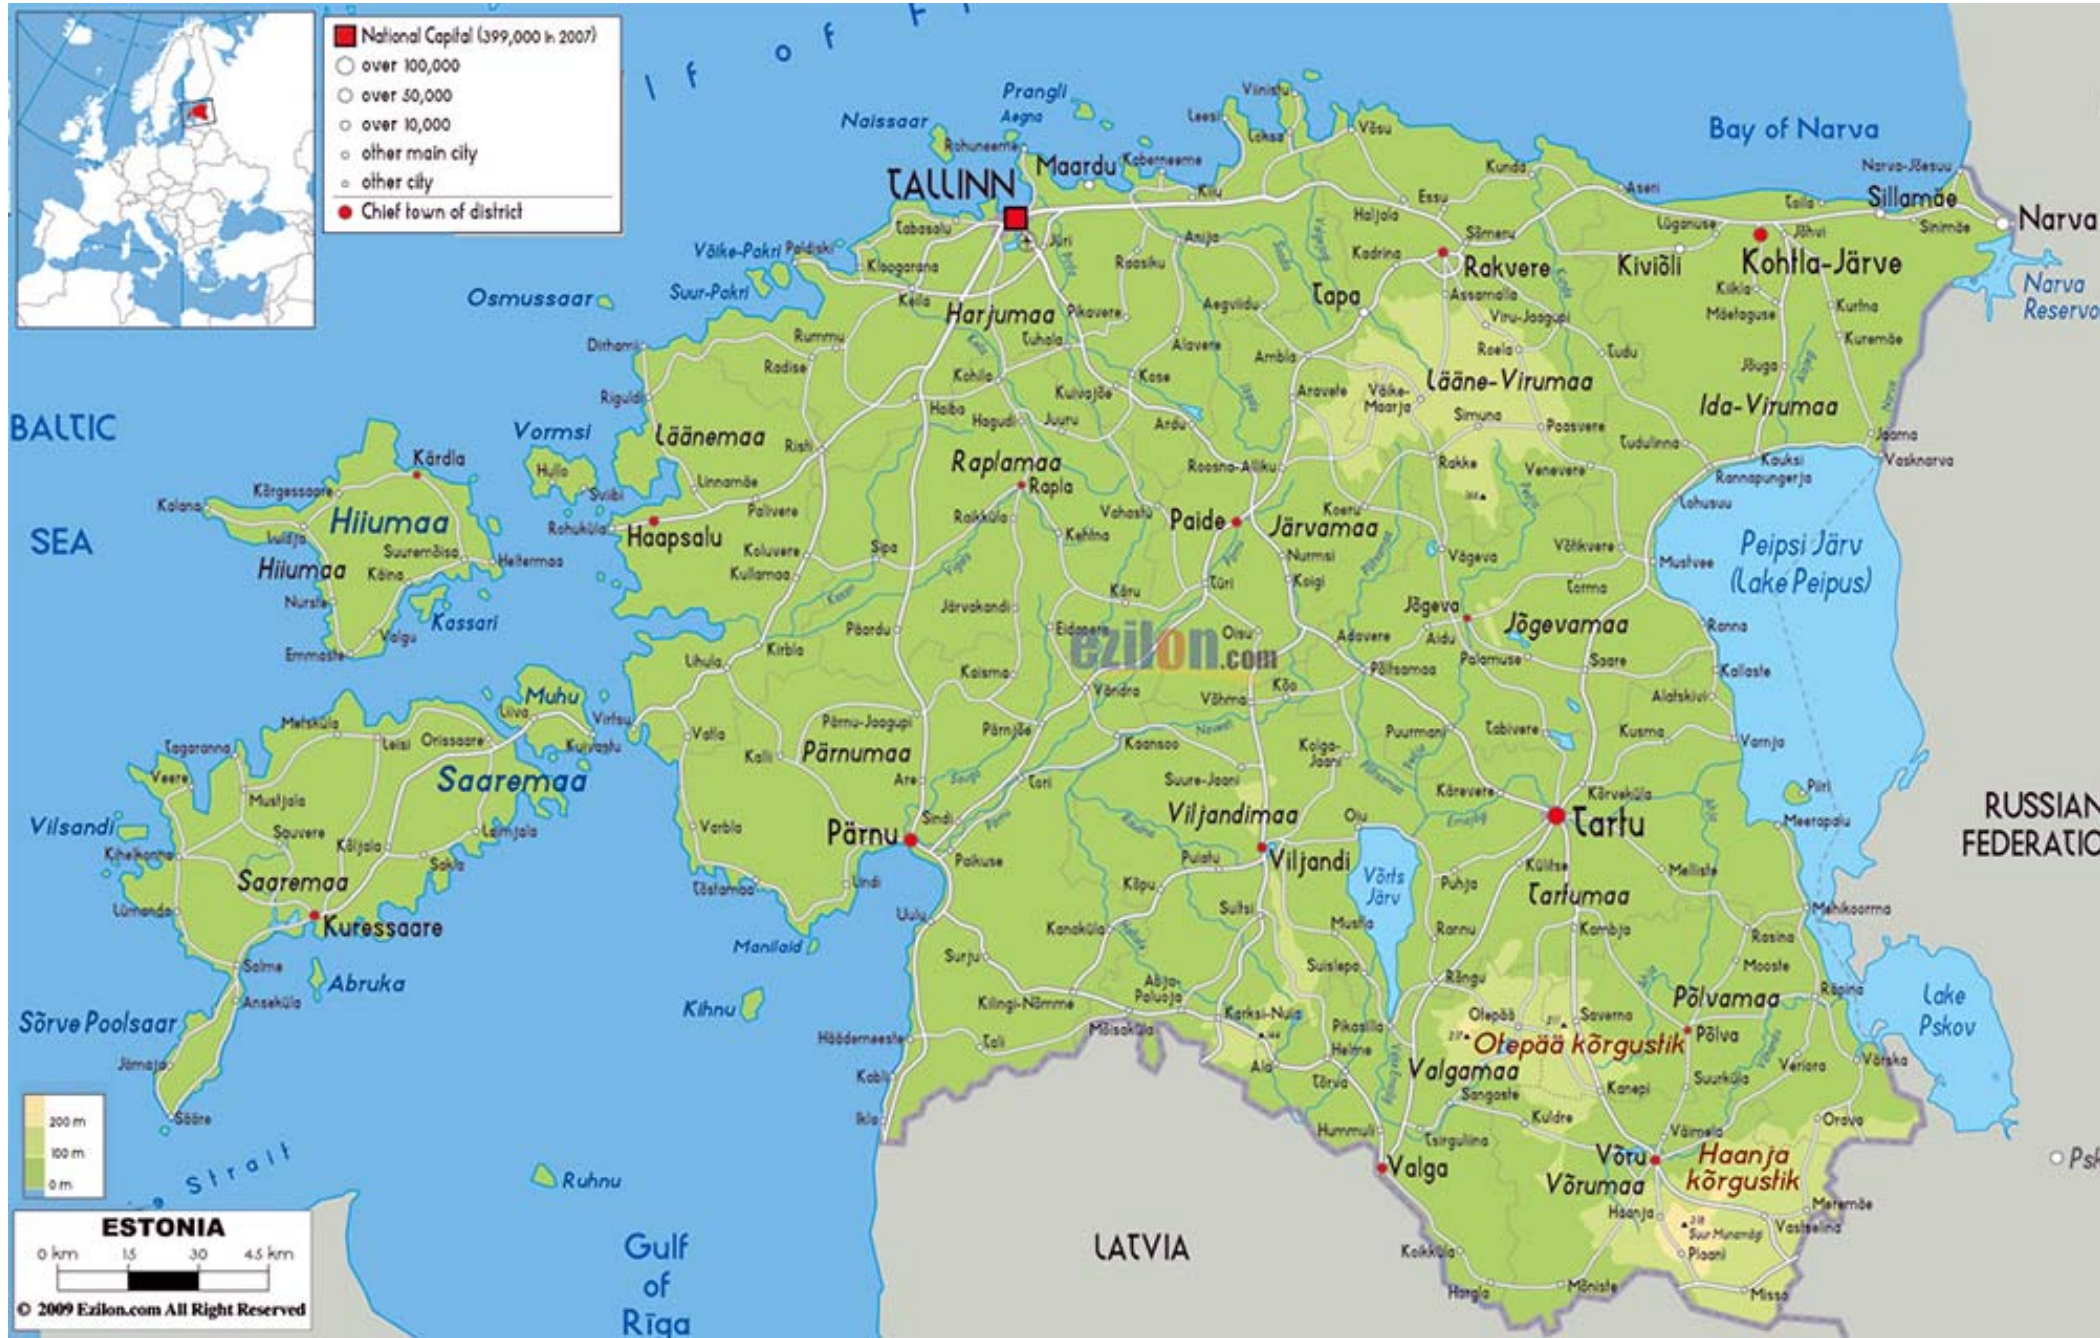

- National Capital (399,000 in 2007)
- over 100,000
- over 50,000
- over 10,000
- other main city
- other city
- Chief town of district

BALTIC
SEA

© 2009 Ezilon.com All Right Reserved

RUSSIAN
FEDERATIO

LATVIA

Gulf of Riga

Bay of Narva

Peipsi Järv
(Lake Peipus)

Lake Pskov

○ Psk